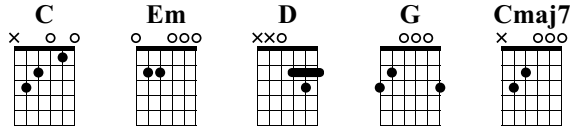

# Yellow

Coldplay

Arranged by Iqbal Gumilar

Link to my channel: [youtube.com/IqbalGumilar](https://youtube.com/IqbalGumilar)

Standard tuning

♩ = 90

## Chorus

Capo fret 3

1 AH-----+ 2 AH-----+ 3 AH AH-----+ 4 AH-----+

5 AH AH-----+ 6 AH-----+ 7 AH-----+ 8 AH-----+