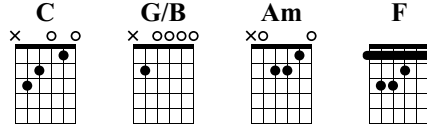

# traitor

Olivia Rodrigo

Arranged by Iqbal Gumilar  
Link to my channel: [youtube.com/IqbalGumilar](https://www.youtube.com/IqbalGumilar)

- ① = D#
- ⑤ = G#
- ③ = F#
- ④ = C#

♩ = 74

## Verse 1

Capo fret 3

let ring throughout

Musical notation for Verse 1, measures 1-8. The notation is in 3/4 time and features a capo at fret 3. The guitar part consists of a series of chords and melodic lines, with fret numbers and string numbers indicated. The chords are primarily C, G/B, Am, and F.

## Pre-Chorus

Musical notation for Pre-Chorus, measures 9-16. The notation is in 3/4 time and features a capo at fret 3. The guitar part consists of a series of chords and melodic lines, with fret numbers and string numbers indicated. The chords are primarily C, G/B, Am, and F.

## Chorus

Musical notation for Chorus, measures 17-24. The notation is in 3/4 time and features a capo at fret 3. The guitar part consists of a series of chords and melodic lines, with fret numbers and string numbers indicated. The chords are primarily C, G/B, Am, and F.