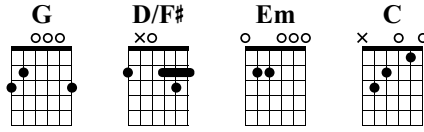

Say You Won't Let Go

James Arthur

Arranged & Written by Iqbal Gumilar
Link to my channel: [youtube.com/IqbalGumilar](https://www.youtube.com/IqbalGumilar)

Standard tuning

♩ = 85

Intro

1 Capo fret 3

Intro guitar tab in 4/4 time, capoed at fret 3. It consists of four measures. The first measure has a 3-fret barre on the bottom string, followed by a 3-fret barre on the top string, and then a 7-fret barre on the top string. The second measure has a 2-fret barre on the top string, followed by a 7-fret barre on the top string, and then a 2-fret barre on the top string. The third measure has a 2-fret barre on the top string, followed by a 7-fret barre on the top string, and then a 2-fret barre on the top string. The fourth measure has a 3-fret barre on the top string, followed by a 7-fret barre on the top string, and then a 2-fret barre on the top string.

Verse 1

Verse 1 guitar tab, measures 5-8. Measure 5: 3-fret barre on the bottom string, 3-fret barre on the top string, 0-0-2-0. Measure 6: 3-fret barre on the bottom string, 3-fret barre on the top string, 0-0-0. Measure 7: 3-fret barre on the bottom string, 3-fret barre on the top string, 0-0-2-0. Measure 8: 3-fret barre on the bottom string, 1-1-1-1, 1-0-0-0.

Verse 1 guitar tab, measures 9-12. Measure 9: 3-fret barre on the bottom string, 3-fret barre on the top string, 0-0-2-0. Measure 10: 3-fret barre on the bottom string, 3-fret barre on the top string, 5-0-0-0. Measure 11: 3-fret barre on the bottom string, 3-fret barre on the top string, 0-0-2-0. Measure 12: 0-1-0-1, 1-0-0-0, 1-0-0-0.

Chorus guitar tab, measures 21-24. Measure 21: 3-fret barre on the bottom string, 3-fret barre on the top string, 0-0-2-0. Measure 22: 3-fret barre on the bottom string, 3-fret barre on the top string, 0-0-2-0. Measure 23: 3-fret barre on the bottom string, 3-fret barre on the top string, 0-0-2-0. Measure 24: 0-1-0-1, 1-X-1-X, 0-0-0-0.