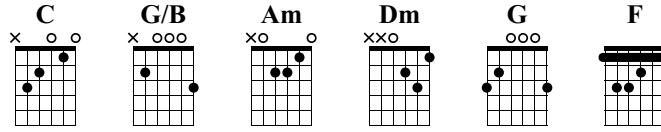

Love Yourself

Justin Bieber

Arranged & Written by Iqbal Gumilar
Link to my channel: [youtube.com/IqbalGumilar](https://www.youtube.com/IqbalGumilar)

Standard tuning
♩ = 100

Verse 1

1 Capo fret 4

Verse 1 guitar tab for measures 1-16. The tab is written for standard tuning with a capo at fret 4. It includes fret numbers, accidentals, and string indicators (T, A, B).

Pre-Chorus

Pre-Chorus guitar tab for measures 17-24. The tab includes fret numbers, accidentals, and string indicators.

Chorus

Chorus guitar tab for measures 25-28. The tab includes fret numbers, accidentals, and string indicators.