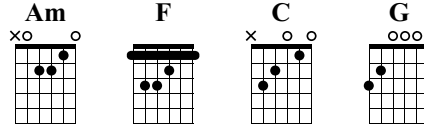

Everglow

Coldplay

Arranged & Written by Iqbal Gumilar
 Link to my channel: [youtube.com/IqbalGumilar](https://www.youtube.com/IqbalGumilar)

Custom
 ① = D# ⑤ = G#
 ③ = F#
 ④ = C#

♩ = 73

Intro

Capo fret 5

AH-----

1 2 3

T 0-12> 2-14> 0-12> 1-8> 0-7> 5-17> 0-12> 3-15> 0-12> 2-14> 0-12> 2-14>

A 4/4 4/4 4/4

B 0 0 3 0 0 2

AH----- AH-----

4 5

0-12> 2-14> 0-12> 0-12> 2 0-12> 0-12> 0-12> 0-12> 2-14> 0-12> 2-14> X 0 2

0 0 3 2 X X X X

6 7 8 9

0 0 8 (7) 5 3 (3) 0 2 0 3 (0) 0 2 (2) 0 2 0 2 (0) 2 0 (0) 0 0 0 0 4 (4) 0 2

0 X 0 X 3 X 2 X 0 X 0 X 2 X 2 X

Verse 1

10 11 12 13

0 0 2 (0) 0 2 0 (0) 0 2 2 (0) 0 0 (0) 0 2 0 3 3 3 5 0 0 0 0 2 0 2

0 X 0 X 2 X 2 X 0 0 0 3 0 0 2 2

Musical notation for measures 81-84. Measure 81: 0 3 3 3 5 0 | Measure 82: 0 0 2 0 <12> 2 <14> | Measure 83: 0 <12> 2 <14> 0 <12> 0 <12> 2 | Measure 84: 0 <12> 0 <12> 4 <16> |

AH-----+ AH---+ AH-----+