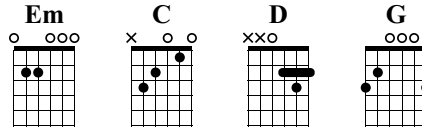

Sadness and Sorrow

Naruto

Arranged & Written by Iqbal Gumilar
Link to my channel: [youtube.com/IqbalGumilar](https://www.youtube.com/IqbalGumilar)

Standard tuning

♩ = 70

Intro

The guitar tablature is written in 4/4 time and consists of 28 measures. It features a mix of chords (Em, C, D, G) and melodic lines. The notation includes fret numbers (0-7), accidentals, and articulation marks such as 'AH' and '<7>'. The piece begins with a 4-measure phrase marked 'AH' and continues with a series of melodic and harmonic patterns. The final measure (28) ends with a '3' on the low E string.