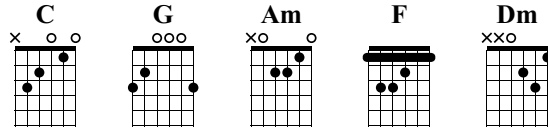

Someone You Loved

Lewis Capaldi

Arranged & Written by Iqbal Gumilar
Link to my channel: [youtube.com/IqbalGumilar](https://www.youtube.com/IqbalGumilar)

Standard tuning
♩ = 115

Intro

AH-----

Intro guitar tab for measures 1-4. Measure 1: 0<12> 0<12> 0<12> 0<12>. Measure 2: 0<12> 0<12> 0<12> 0<12>. Measure 3: 1<13> 1<13> 1<13> 1<13>. Measure 4: 2<14> 2<14> 2<14> 0<12>. Bass line: 3, 3, 0, 1.

Verse 1

Verse 1 guitar tab for measures 5-8. Measure 5: 3 3 0 (3) 0 3 5. Measure 6: 5 7 5 3 5 5 3 0. Measure 7: 1 0 1 (0) 1 3 5. Measure 8: 5 5 (5) AH. Bass line: 3, X, 0, X.

Verse 1 guitar tab for measures 9-12. Measure 9: 3 3 0 (3) 0 3 5. Measure 10: 5 7 5 3 5 5 3 0. Measure 11: 1 0 1 (0) 1 0 1. Measure 12: 2 2 0 (0) 2 0 2. Bass line: 3, X, 0, X.

Verse 1 guitar tab for measures 13-16. Measure 13: 0 0 0 (0) 3. Measure 14: 0 0 0 (0) 1 3. Measure 15: 0 2 2 3 5 (5) 3 1. Measure 16: 2 2 0 (0) 2 0 2. Bass line: 3, X, 0, X.

Chorus

AH-----

Chorus guitar tab for measures 17-20. Measure 17: 0 0 0 (0) 2. Measure 18: 0 0 5 (5) 5 5 5. Measure 19: 5 3 3 1 (1) 3 3 3. Measure 20: 1<13> 1<13> 1<13> AH. Bass line: 3, X, 0, X.

AH----- AH----- AH----- AH-----

Chorus guitar tab for measures 21-24. Measure 21: 1<13> 1<13> 0<12>. Measure 22: 1<13> 1<13> 0<12>. Measure 23: 3<15> 1<13> 1<13> 1<13>. Measure 24: 3<15> 3<15> 0<12> 3<15> AH. Bass line: 3, 3, 0, 1.