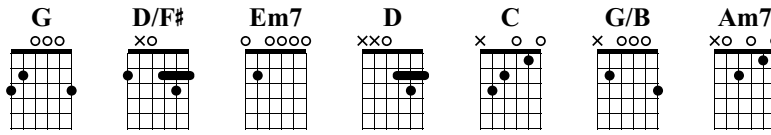

A Thousand Years

Christina Perri

Arranged & Written by Iqbal Gumilar
Link to my channel: [youtube.com/IqbalGumilar](https://www.youtube.com/IqbalGumilar)

Standard tuning

♩ = 70

Intro

1 Capo fret 3

Intro guitar notation for measures 1-8. Measure 1 starts with a capo at fret 3. The notation shows fret numbers on the strings: T (12), A (12), B (10) for measure 1; T (12), A (12), B (12) for measure 2; T (10), A (11), B (9) for measure 3; T (7), A (8), B (7) for measure 4; T (7), A (8), B (8) for measure 5; T (5), A (7), B (0) for measure 6; T (8), A (8), B (8) for measure 7; and T (8), A (9), B (10) for measure 8. Measure 8 includes a triplet of notes: 0, 2, 0.

Verse 1

Verse 1 guitar notation for measures 9-24. Measures 9-12 show a rhythmic pattern of triplets: 0 3 0 3, 0 2 2 3, 0 2 2 3, 0 2 2 3. Measure 13 includes a triplet: 0 3 1 0. Measure 14 includes a triplet: 0 <12>. Measure 15 includes a triplet: 0 <12>. Measure 16 includes a triplet: 0 3 0 2 0. Measure 17 includes a triplet: 0 3 0 3. Measure 18 includes a triplet: 0 3 3 1 0. Measure 19 includes a triplet: 0 3 1 0. Measure 20 includes a triplet: 0 <12>. Measure 21 includes a triplet: 0 <12>. Measure 22 includes a triplet: 0 2 0 2. Measure 23 includes a triplet: 0 2 0 2. Measure 24 includes a triplet: 0 2 0 2. The notation also includes 'AH' markings above measures 14, 15, 20, and 21.

Chorus

Musical notation for the Chorus section, measures 25 to 32. The notation is written on a three-line staff. Measure 25 starts with a treble clef and contains notes 0, 3, 0, 0, 3, 0, 0. Measure 26 contains notes 0, 0, 0, 3, 0, 0. Measure 27 contains notes 2, 0, 0, 0, 0, 0. Measure 28 contains notes 0, 3, 0, 2, 0, 0, 0, 2. Measure 29 contains notes 1, 0, 1, 0, 0, 0. Measure 30 contains notes 0, 0, 0, 2, 0, 2. Measure 31 contains notes 1, 2, 1, 0, 2, 2, 0. Measure 32 contains notes 0, 2, 0.