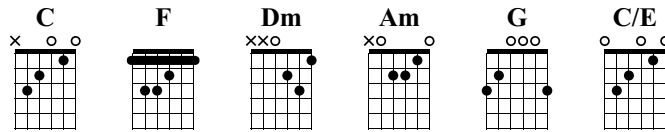

Lose You to Love Me

Selena Gomez

Arranged & Written by Iqbal Gumilar
Link to my channel: [youtube.com/IqbalGumilar](https://www.youtube.com/IqbalGumilar)

Standard tuning
♩ = 103

Intro

1 Capo fret 4

Intro guitar notation for measures 1-4. Measure 1: Treble (T) 1, Bass (B) 3. Measure 2: Treble (T) 3, Bass (B) 0. Measure 3: Treble (T) 1, Bass (B) 0. Measure 4: Treble (T) 1, Bass (B) 3.

Verse 1

Verse 1 guitar notation for measures 5-20. Measures 5-6: Treble (T) 0, Bass (B) 3. Measures 7-8: Treble (T) 3, Bass (B) 0. Measures 9-10: AH-----, Treble (T) 0, Bass (B) 3. Measures 11-12: AH-----, Treble (T) 0, Bass (B) 3. Measures 13-14: Treble (T) 0, Bass (B) 3. Measures 15-16: Treble (T) 3, Bass (B) 0. Measures 17-18: AH-----, Treble (T) 0, Bass (B) 3. Measures 19-20: AH-----, Treble (T) 0, Bass (B) 3.

Pre-Chorus 1

Pre-Chorus 1 guitar notation for measures 21-28. Measures 21-22: Treble (T) 1, Bass (B) 3. Measures 23-24: Treble (T) 1, Bass (B) 3. Measures 25-26: Treble (T) 1, Bass (B) 3. Measures 27-28: Treble (T) 1, Bass (B) 3.